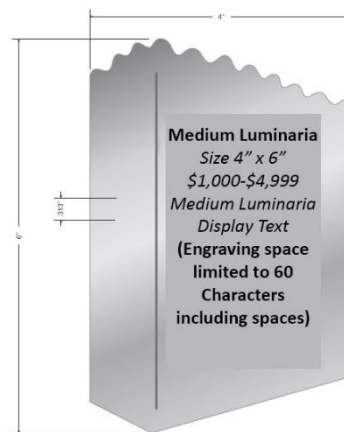

Signature or electronic submission of order indicates verification of correct engraving request.

If character limit surpasses what is allowed for the luminaria sizes, the order will be returned for appropriate corrections.

Small Luminaria
Size 3.5" x 4.5"
\$500-\$999
Small Luminaria Display Text
(Engraving space limited to 30
Characters including spaces)

Medium Luminaria
Size 4" x 6"
\$1,000-\$4,999
Medium Luminaria Display Text
(Engraving space limited to 60
Characters including spaces)

Large Luminaria
Size 5" x 7"
\$5,000-\$9,999
Large Luminaria Display Text
(Engraving space limited to 90
Characters including spaces)

Please note that each character (including spaces) represents a letter or a space in direct correlation with the luminara size selected.