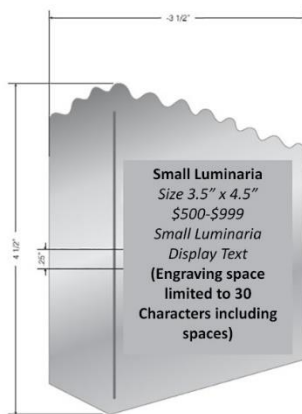

Signature or electronic submission of order indicates verification of correct engraving request.

If character limit surpasses what is allowed for the luminaria sizes, the order will be returned for appropriate corrections.

Small Luminaria
Size 3.5" x 4.5"
\$500-\$999
Small Luminaria Display Text
(Engraving space limited to 30
Characters including spaces)

Medium Luminaria
Size 4" x 6"
\$1,000-\$4,999
Medium Luminaria Display Text
(Engraving space limited to 60
Characters including spaces)

Large Luminaria
Size 5" x 7"
\$5,000-\$9,999
Large Luminaria Display Text
(Engraving space limited to 90
Characters including spaces)

Please note that each character (including spaces) represents a letter or a space in direct correlation with the luminara size selected.