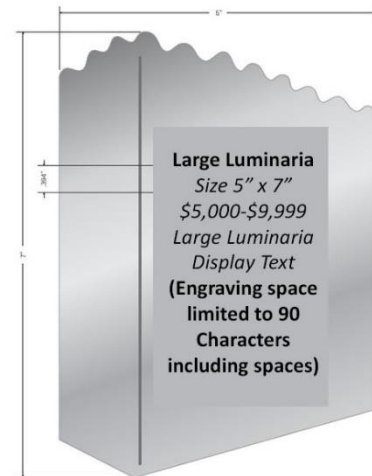

Signature or electronic submission of order indicates verification of correct engraving request.

If character limit surpasses what is allowed for the luminaria sizes, the order will be returned for appropriate corrections.

Small Luminaria
Size 3.5" x 4.5"
\$500-\$999
Small Luminaria Display Text
(Engraving space limited to 30
Characters including spaces)

Medium Luminaria
Size 4" x 6"
\$1,000-\$4,999
Medium Luminaria Display Text
(Engraving space limited to 60
Characters including spaces)

Large Luminaria
Size 5" x 7"
\$5,000-\$9,999
Large Luminaria Display Text
(Engraving space limited to 90
Characters including spaces)

Please note that each character (including spaces) represents a letter or a space in direct correlation with the luminara size selected.